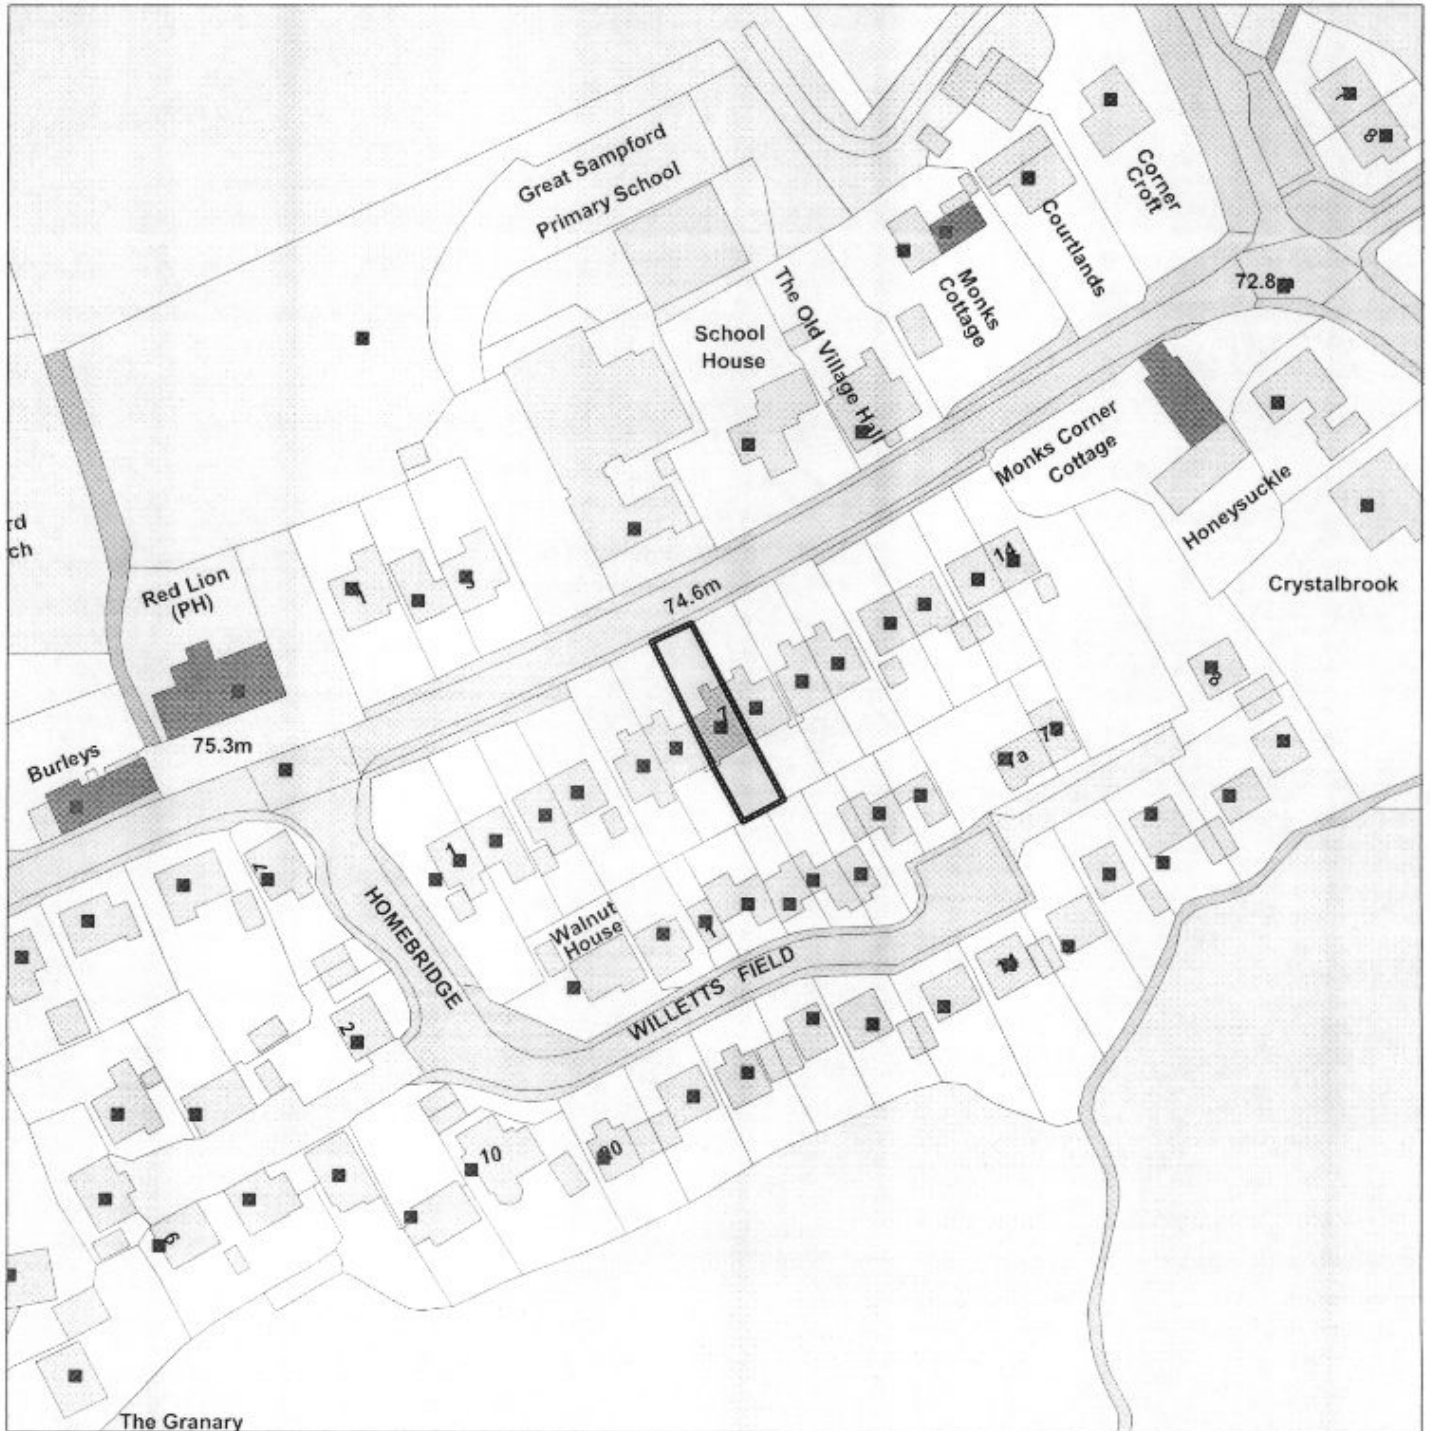

## 7 Robletts Villas, Walden Road, Great Sampford

GIS by ESRI (UK)

Scale : 1:1250

Reproduced from the Ordnance Survey map with the permission of the Controller of Her Majesty's Stationery Office © Crown Copyright 2000.

Unauthorised reproduction infringes Crown Copyright and may lead to prosecution or civil proceedings.

Produced using ESRI (UK)'s MapExplorer 2.0 - <http://www.esriuk.com>

Organisation	Uttlesford District Council
Department	Planning
Comments	
Date	21 May 2013
SLA Number	100018688 (2007)